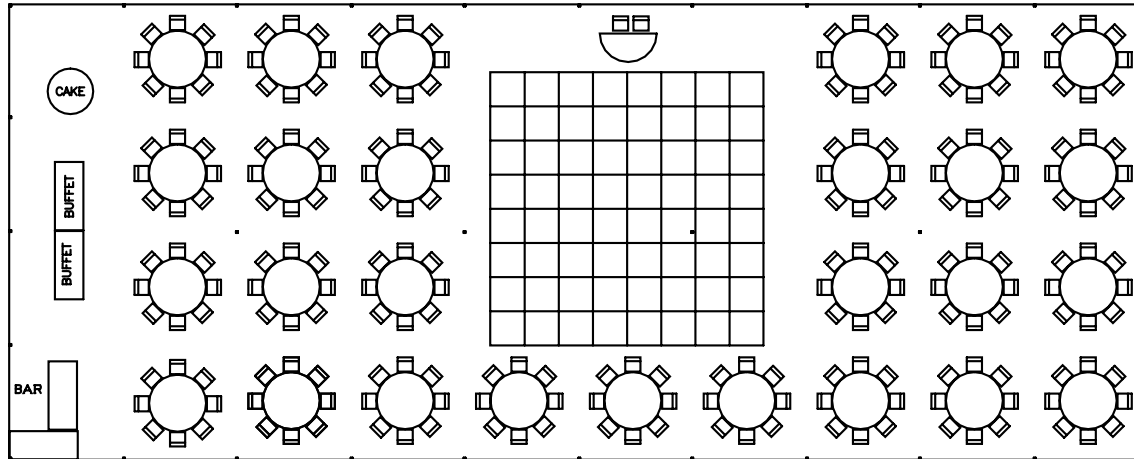

40X100 TENT  
 27 - 60" Rnd Tables  
 1 - Half Rnd Sweetheart Table  
 2 - 6 Ft Buffet Tables  
 2 - 6 Ft Bar Tables  
 1 - 48" Rnd Cake Table  
 24X24 Dance Floor  
 Seats 218 People

0 10 20 30  
 Feet

253.473.3300  
 4522 South Tacoma Way  
 www.americanpartyplace.com